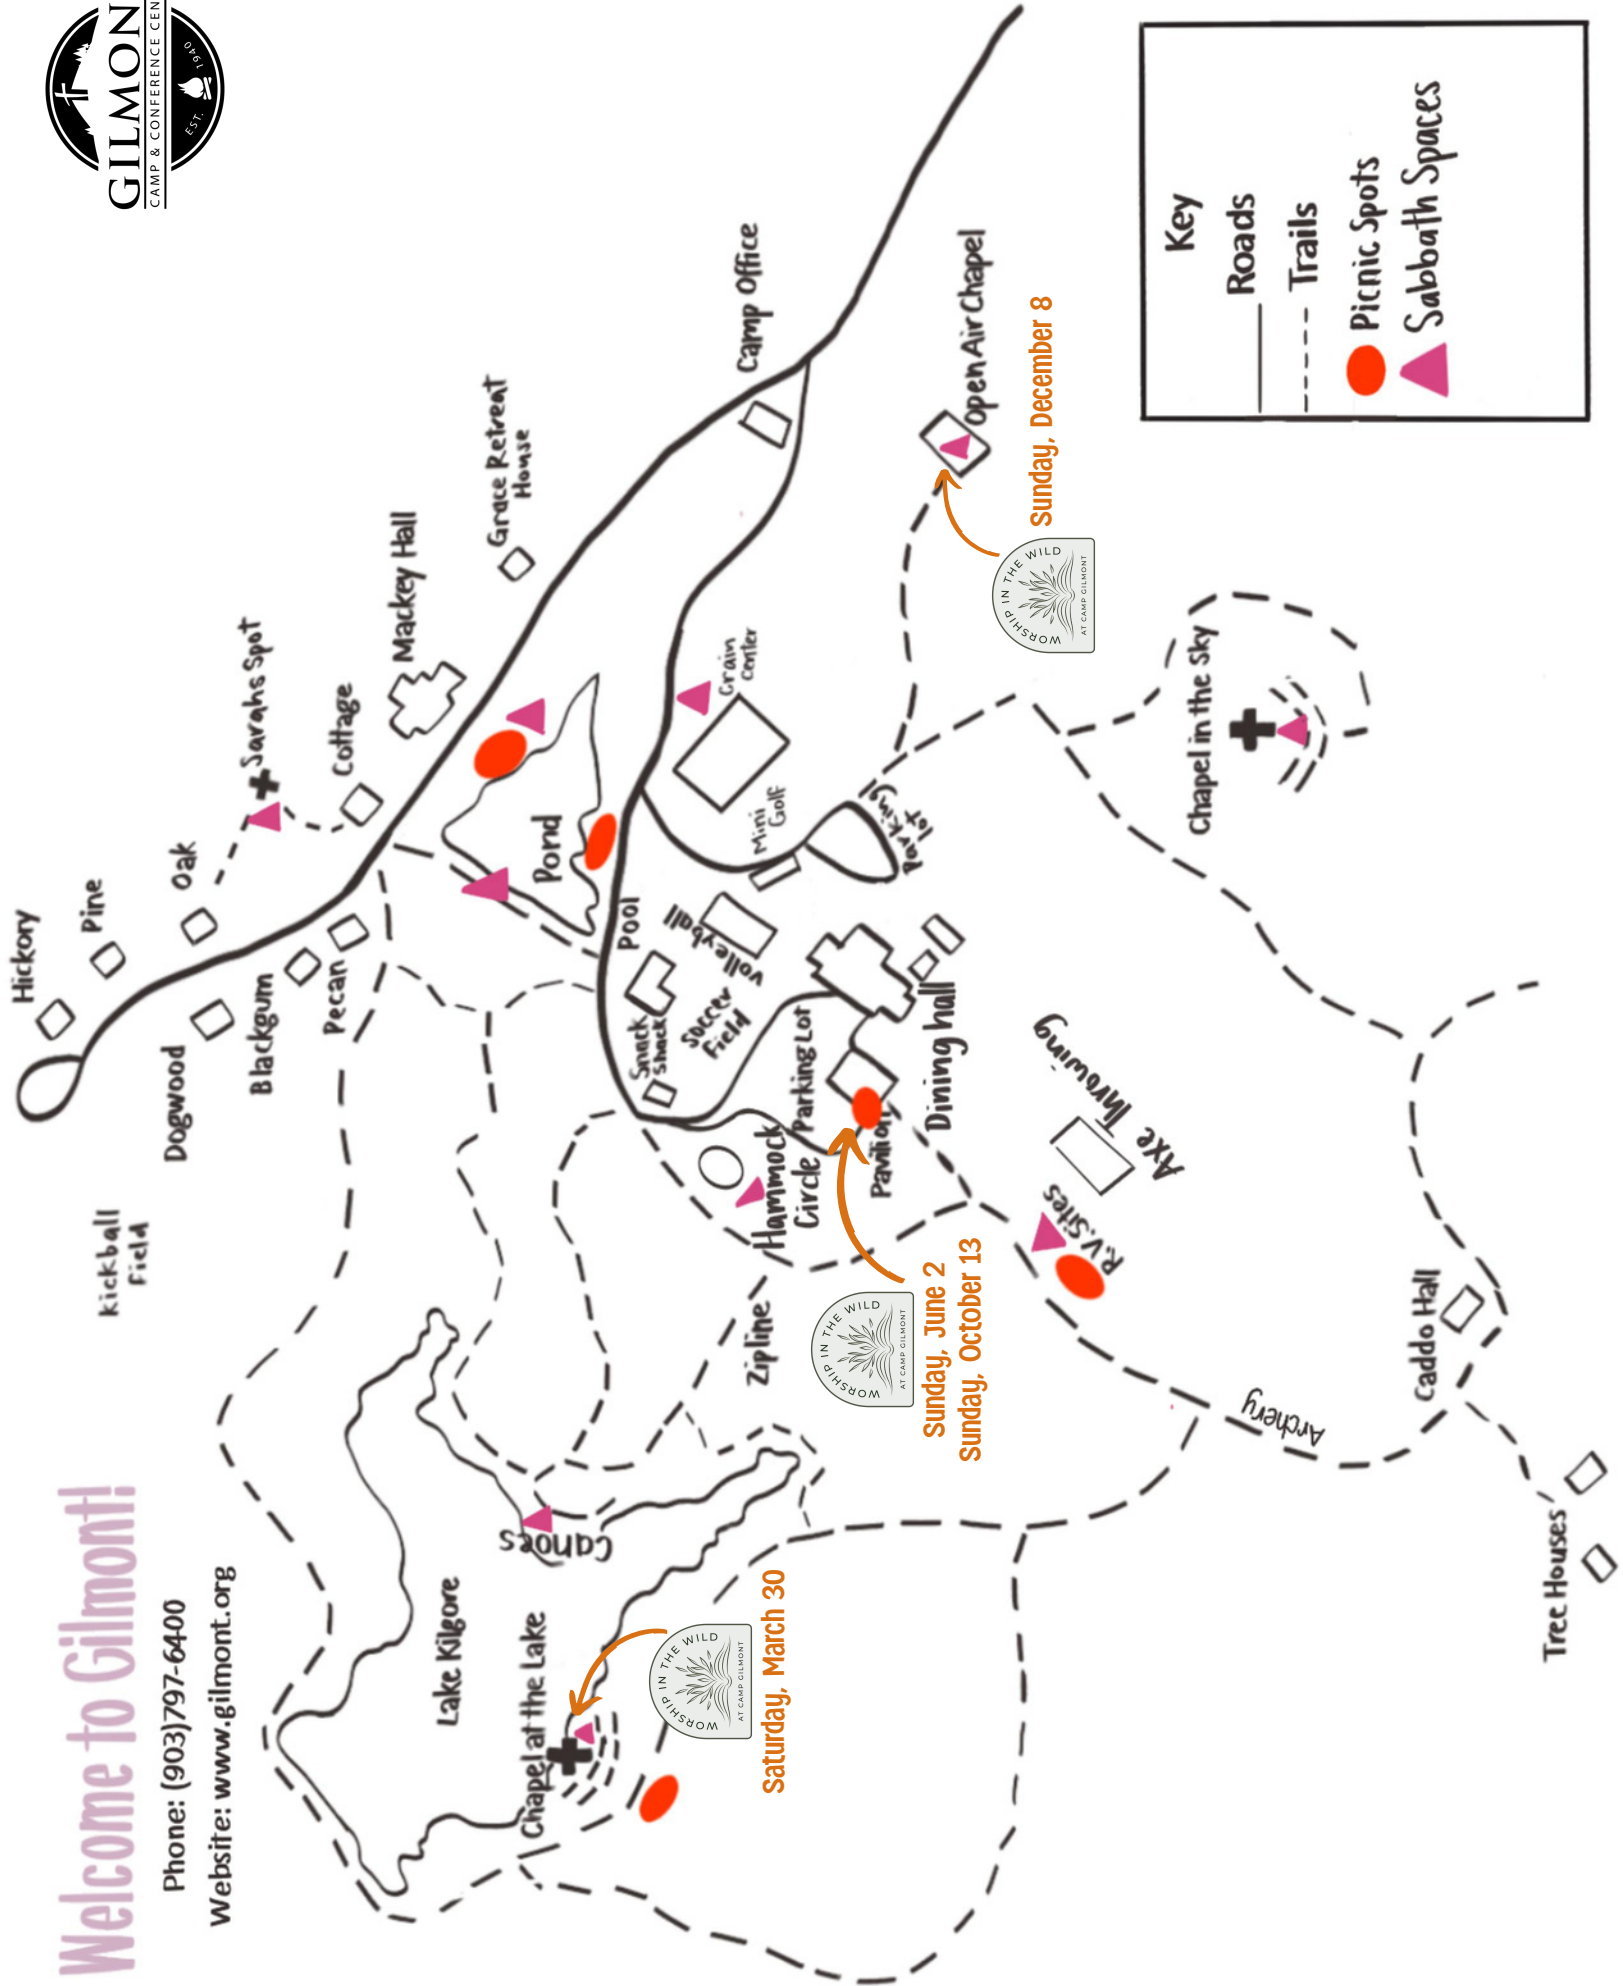

Welcome to Gilmont!

Phone: (903)797-6400
Website: www.gilmont.org

Key

- Roads
- - - Trails
- Picnic Spots
- ▲ Sabbath Spaces

Chapel at the Lake

Saturday, March 30

Paviatory

Sunday, June 2
Sunday, October 13

Open Air Chapel

Sunday, December 8